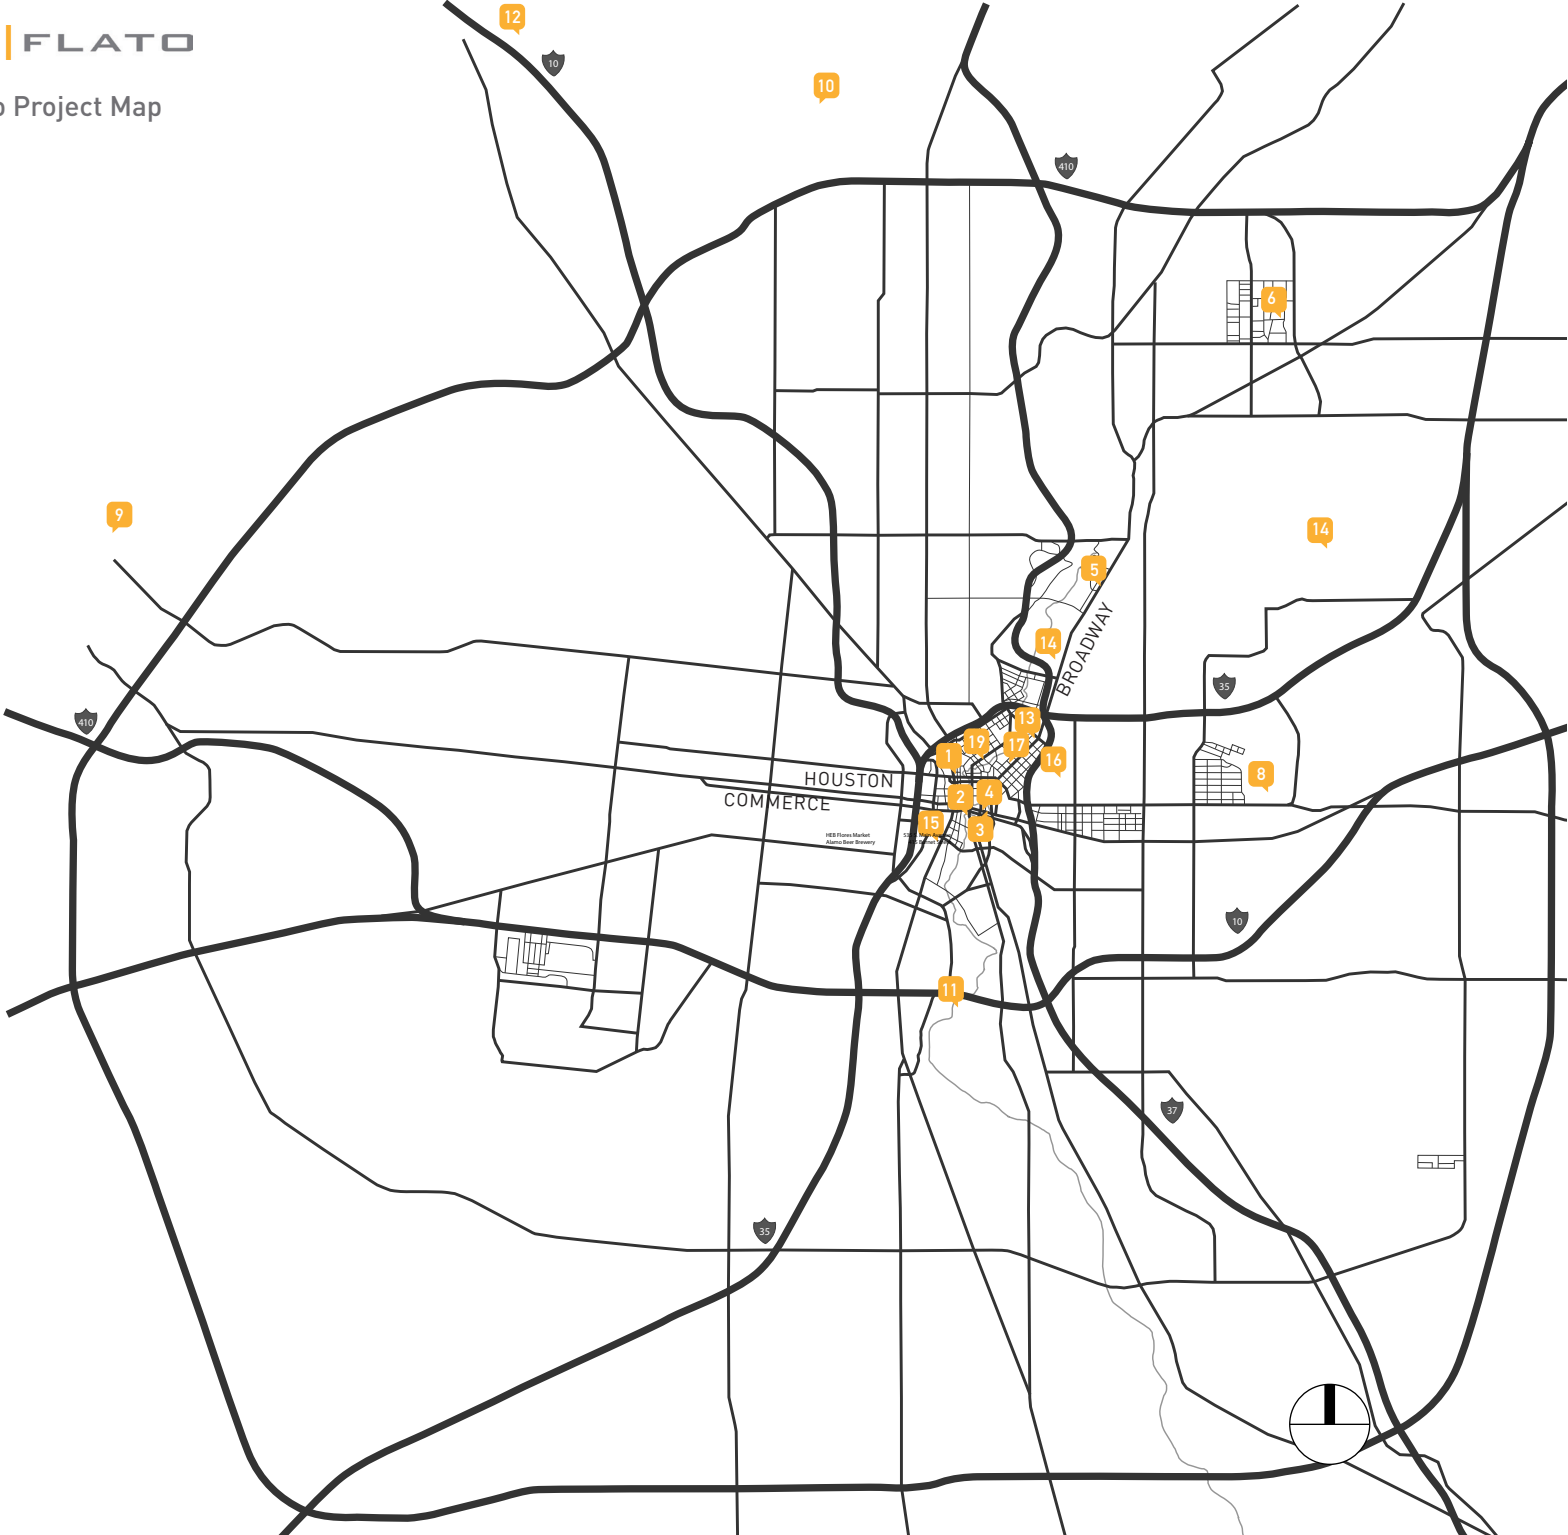

# LAKE | FLATO

## San Antonio Project Map

## CIVIC/CULTURAL PROJECTS

**1** Artpace Gallery  
445 Main Plaza

**2** International Center  
203 S St. Mary's Street

**3** Portal San Fernando  
Commerce Street & Navarro Street

**4** Briscoe Western Art Museum  
210 W Market Street

**5** Witte Museum  
3801 Broadway

**6** Friends Meeting House  
7052 N Vandiver Road

**7** San Antonio Children's Museum  
2800 Broadway Drive

**8** AT&T Center  
1 AT&T Parkway